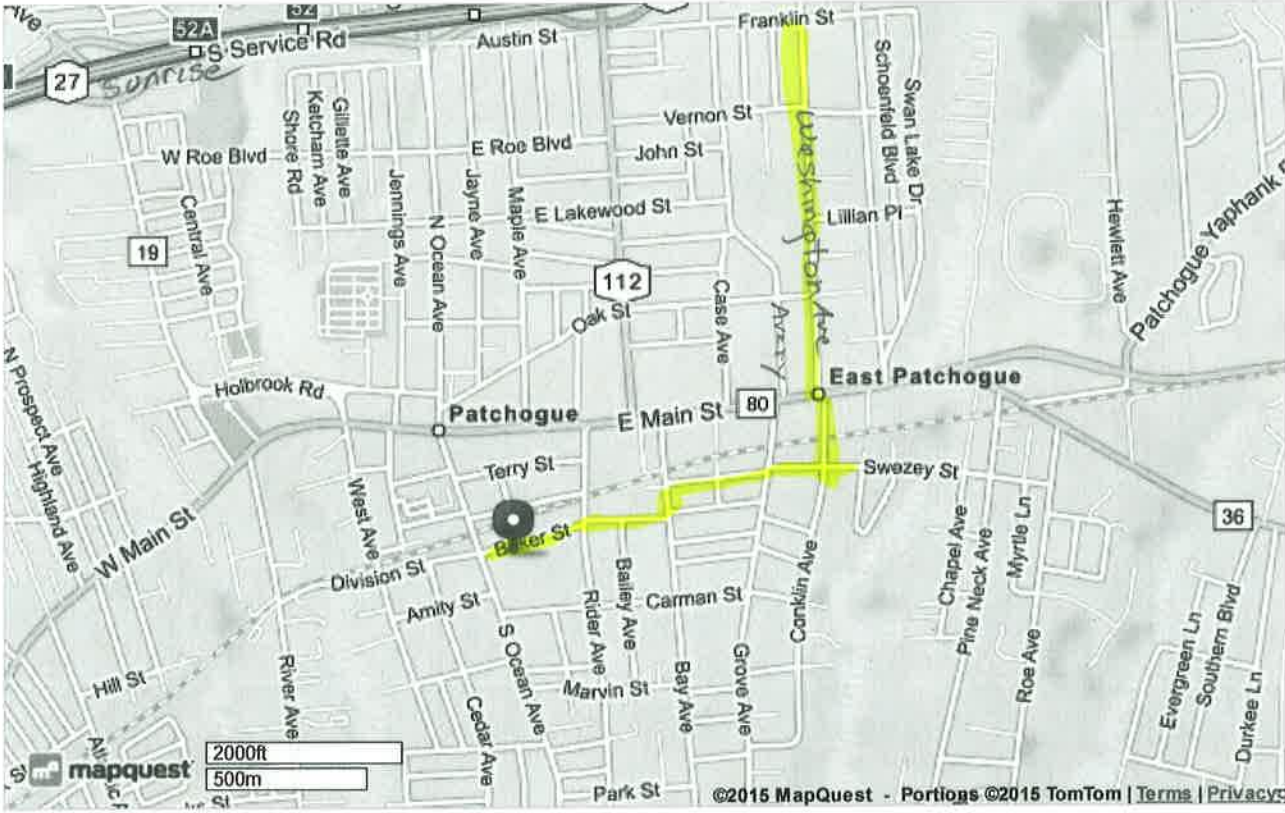

Map of:
14 Baker St
Patchogue, NY 11772-3815

Notes

Detour when
West Main St
is closed

©2015 MapQuest, Inc. Use of directions and maps is subject to the MapQuest Terms of Use. We make no guarantee of the accuracy of their content, road conditions or route usability. You assume all risk of use. [View Terms of Use](#)

South Service Rd Sunrise Highway
to Washington Ave South
Cross Main Street
To Conklin Ave
go west on sidestreets to Baker